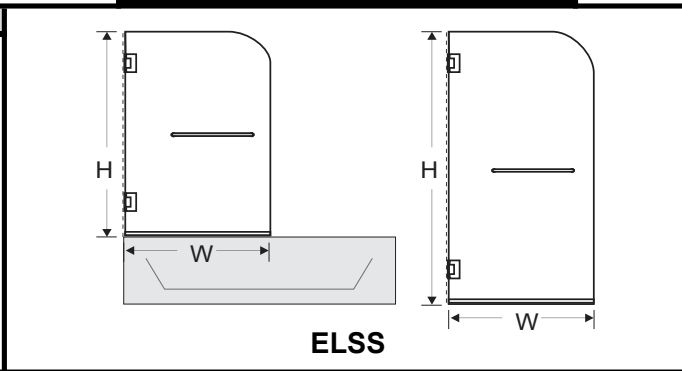

| Features |
|---|
| <ul style="list-style-type: none"> • 3/8" Frameless Shower Screen with Self-Centering Hinges • Brass & Stainless Steel Hardware • Clear-Poly Sweep w/ Deflector • 24-in Single Sided Towel Bar • 10-in Radius on top corner • Backed by an industry-leading Lifetime Warranty |

| Includes |
|---|
|  <p>Self-Centering Brass Hinge (1,5)</p> |
|  <p>24" Single Sided Towel Bar (1,5)</p> |

| |
|---|
| <p>Height (H) Range: 56" - 90" <i>Standard and custom heights available</i></p> <p>Width (W) Range: Up to 36" <i>Standard and custom widths available</i></p> <p>NOTE: Number of hinges depends on dimensions of the door.</p> |
|---|

(1,2) See below section 4.A., (3) See below section 1.A., (4,9,10) See below section 4.C., (5,6,7,8) See below section 4.B.

| Tech Notes |
|---|
| <ul style="list-style-type: none"> - Screen can hinge off left wall or right. Specify when ordering. |