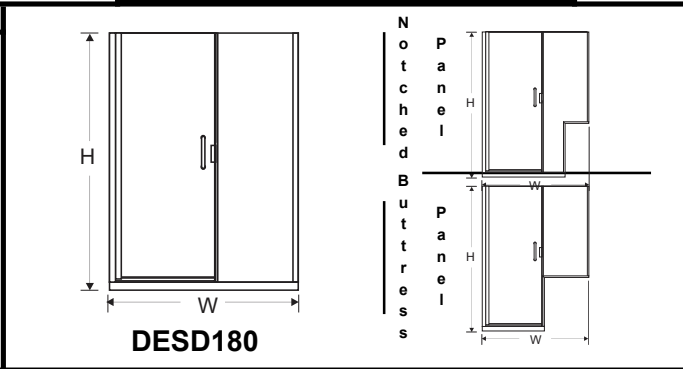

Features
<ul style="list-style-type: none"> <li>• 1/4" Semi-Frameless Door</li> <li>• 3/8" Sidelite Panels</li> <li>• Continuous Hinge</li> <li>• Edge Cap Magnetic Catch</li> <li>• Choice of four 6" Pulls</li> <li>• Clear-Poly Latch, Drip and Sweep</li> <li>• No Header and No Center Post/Latch</li> <li>• Hardware fastened through glass</li> <li>• Backed by an industry-leading Lifetime Warranty</li> </ul>

Includes
 <p><b>D-Pull Handle (1,5) / Edge Cap Magnetic Latch</b></p>
 <p><b>Choice of 6" Handles (1,5)</b></p>

<p><b>Height (H) Range:</b> 65 1/2" - 90" <i>Standard and custom heights available</i></p> <p><b>Width (W) Range:</b> 28" - 96** (width of door up to 35") <i>Standard and custom widths available</i> <i>*Wider panels available, call for inquiries on widths extending more than 96".</i></p> <p><b>NOTE:</b> Number of hinges depends on dimensions of the door.</p>
--

Tech Notes
<ul style="list-style-type: none"> <li>- Door can only hinge off wall (NEVER off of panel)</li> <li>- Unobstructed open is door size - 3 3/8" - jamb expansion</li> <li>- Standard expansion jamb adjust 0" to 7/16"</li> <li>- Support bar is recommend on sidelites wider than 30"</li> </ul>